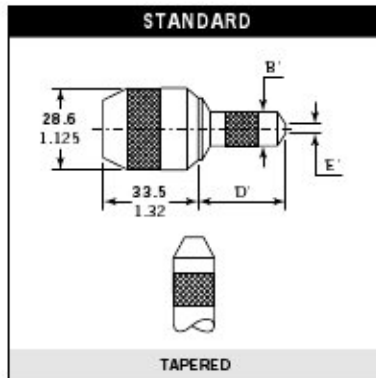

Avlug® Nose Equipment

Ensembles de nez / Mundstücke / Equipaggiamento / Equipos de colocación