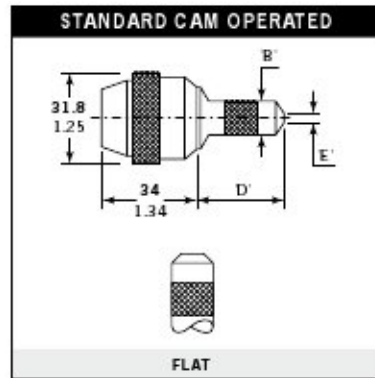

Avlug® Nose Equipment

Ensembles de nez / Mundstücke / Equipaggiamento / Equipos de colocación