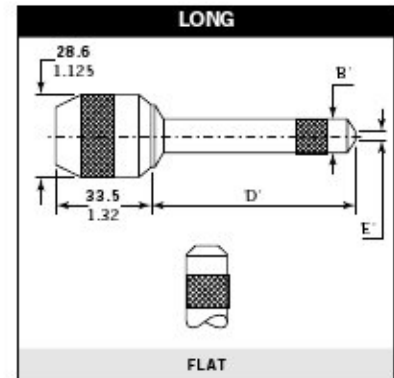

Avlug® Nose Equipment

Ensembles de nez / Mundstücke / Equipaggiamento / Equipos de colocación